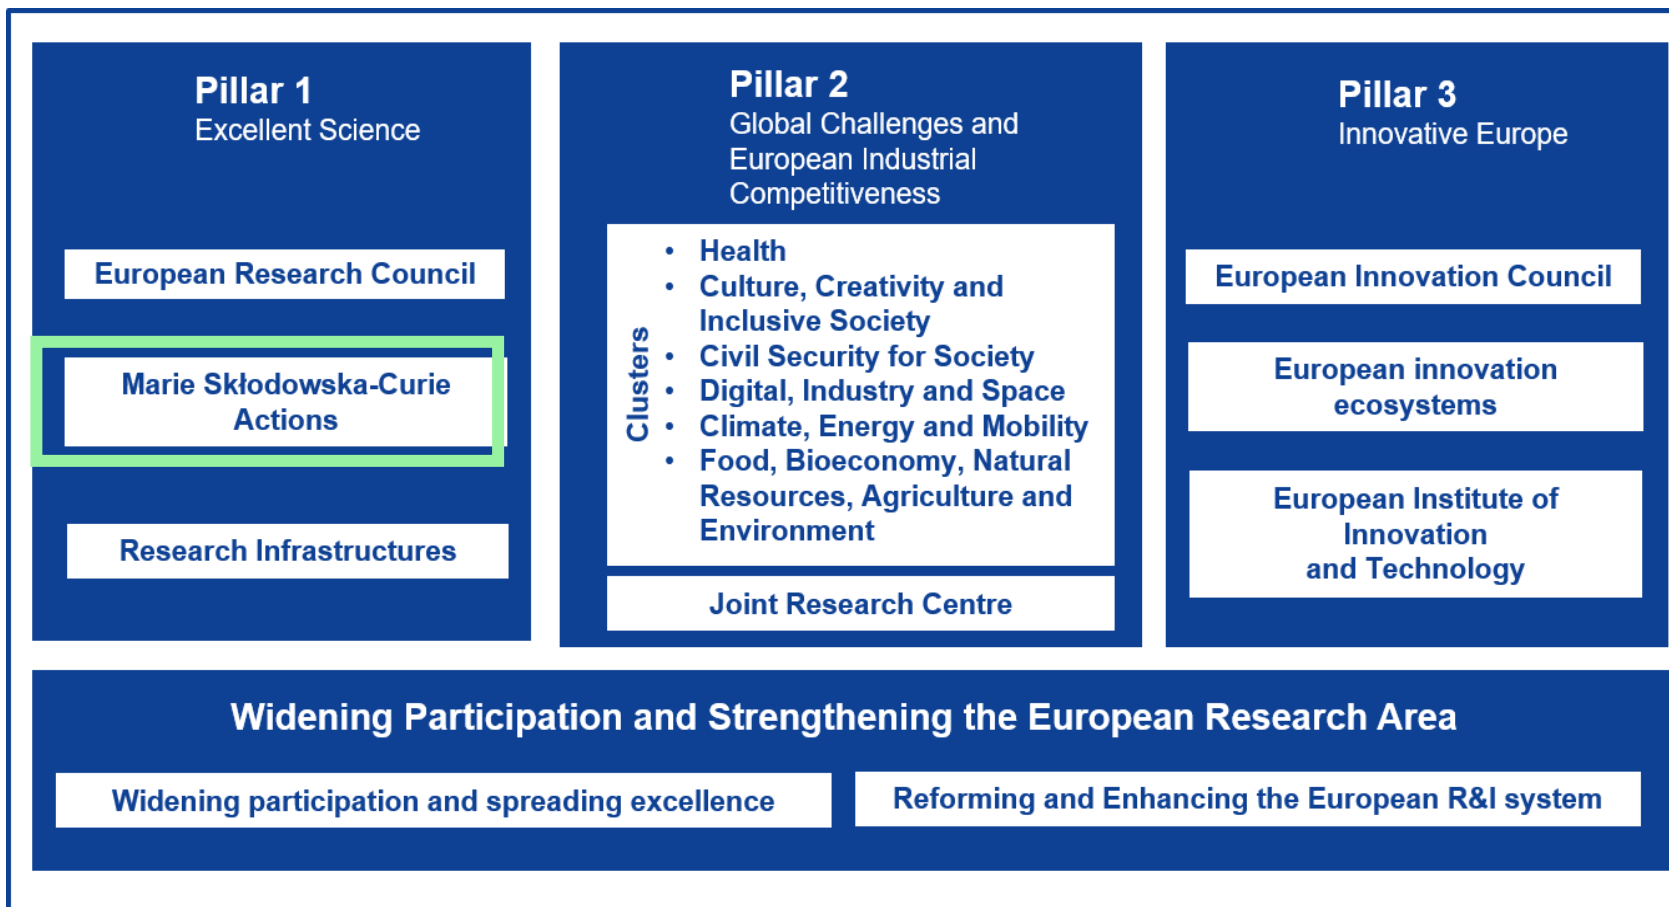

MSCA konkursu veidi

Latvijas Zinātnes
padome

Postdoctoral
Fellowships

Staff Exchange

Doctoral Networks

MSCA and Citizens

COFUND